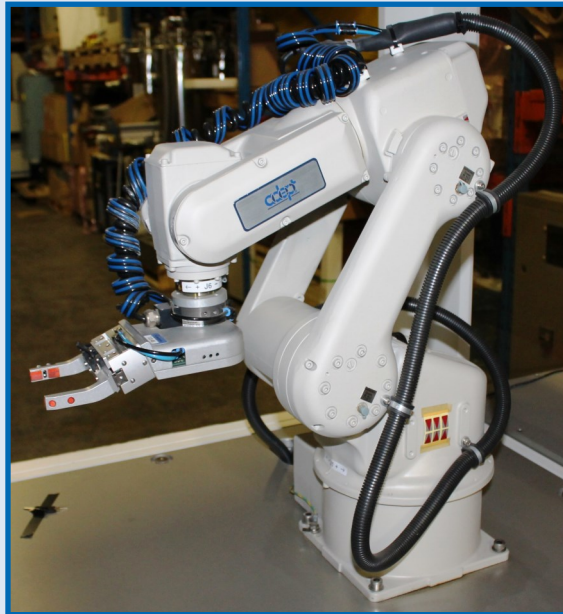

ADEPT 6 AXIS ROBOT CELL