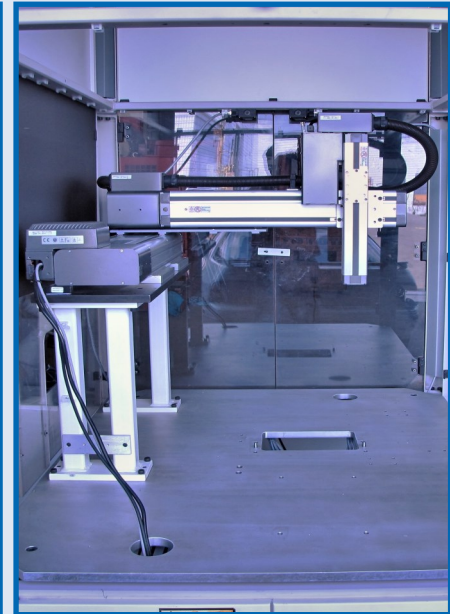

ADEPT, YAMAHA & EPSON ROBOTS

Online Auction Only: Bidding Ends
Tuesday May 16, 10:00AM (ET)

INFINITY
Asset Solutions

infinityassets.com

AUCTIONEERS
APPRAISERS • FINANCIERS
...and a lot more!

63 Maplecrete Road, Concord, Ontario L4K 1A5 Canada
Tel: (905) 669-8893 • Fax: (905) 669-7512